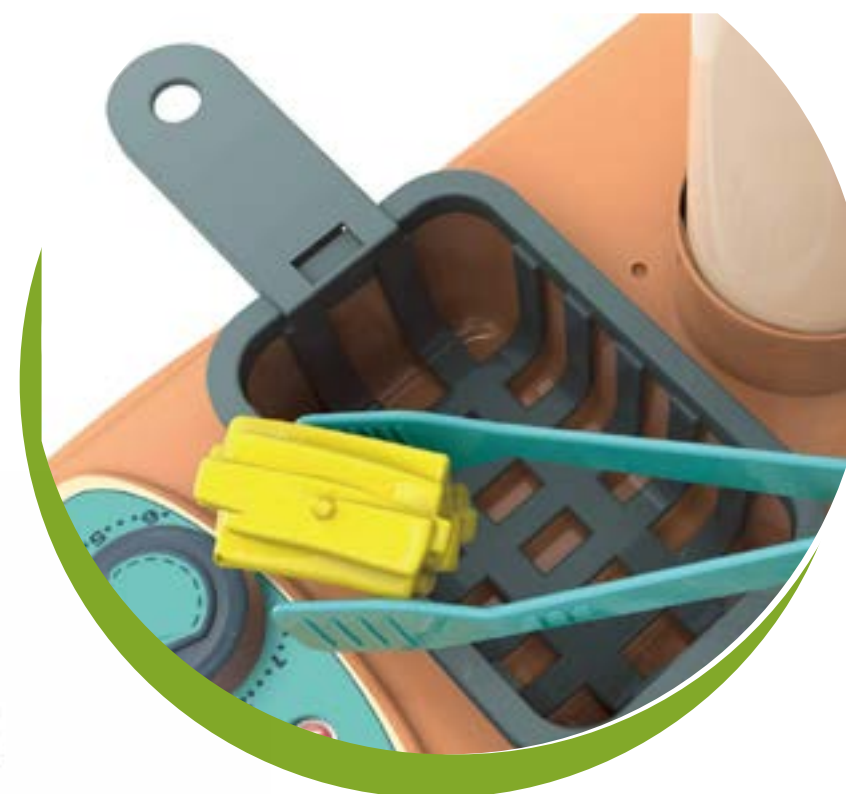

IT Accessori inclusi
EN Accessories included

SHOP ONLINE

KIDULT KIDULTS

ARCADE SLOT MACHINE

01124001

27x19x40 cm

pieces/pezzi 4

packaging/imballo **Color box**